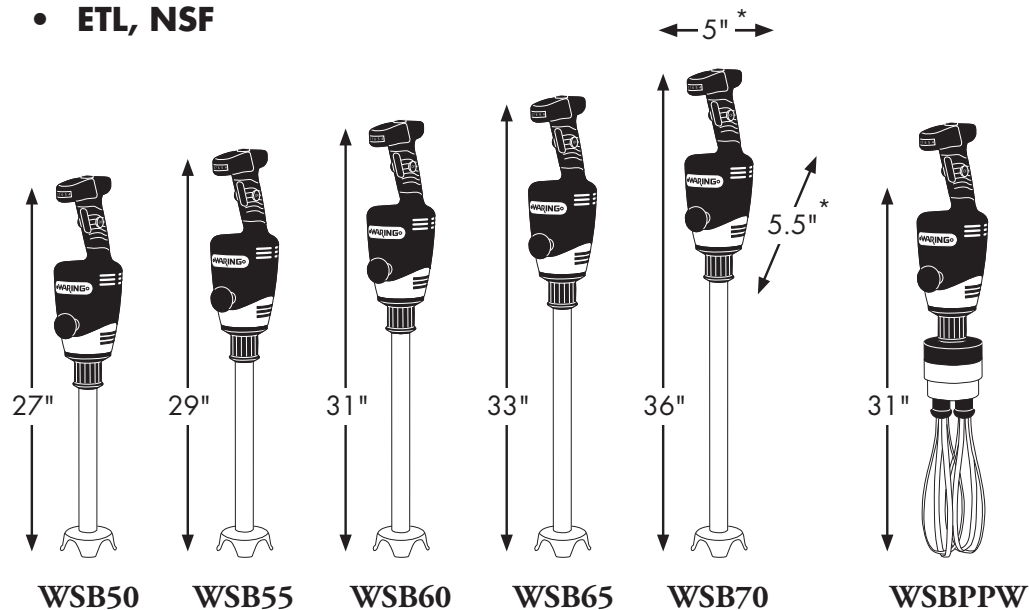

## Ordering Information

Description	Catalog #	Std Pkg.	Ship Wt. (Lbs.)	Cubic Feet	UPC Code
12" Big Stix® Immersion Blender	WSB50	2	9.5	1.70	040072002137
14" Big Stix® Immersion Blender	WSB55	2	9.75	1.90	040072002120
16" Big Stix® Immersion Blender	WSB60	2	10.0	2.10	040072002113
18" Big Stix® Immersion Blender	WSB65	2	10.25	2.30	040072002878
21" Big Stix® Immersion Blender	WSB70	2	10.38	2.60	040072002885
12" Stainless Steel Shaft	WSB50ST	6	2.5	1.59	040072002540
14" Stainless Steel Shaft	WSB55ST	6	2.75	1.96	040072002557
16" Stainless Steel Shaft	WSB60ST	6	3.0	2.17	040072002564
18" Stainless Steel Shaft	WSB65ST	6	3.25	2.38	040072002922
21" Stainless Steel Shaft	WSB70ST	6	3.38	2.70	040072002939
10" Big Stix® Whisk	WSBPPW	2	22.0	2.94	040072008184
10" Whisk Attachment	WSB2W	4	18.2	1.20	040072009242
2 Stainless Steel Whipping Paddles	WSBWP	10	1.5	0.07	040072008504
Bowl Clamp	WSBBC	1	4.0	0.13	040072006937
Wall Mount Hanger	WSB01	64	32.1	1.66	040072002380
Big Stix® Power Pack	WSBPP	2	7.0	1.27	040072002649

# Big Stik® Heavy-Duty Immersion Blenders

The high-efficiency variable speed motor that powers Waring's Big Stik® Immersion Blenders drives through the thickest ingredients to produce sauces, batters and soups in just minutes. Complete with rubberized comfort grip and second handle (patent pending), the lightweight, ergonomic design allows for safe and controlled operation during any job, large or small. The easily removable stainless steel shafts are available in five sizes (up to 21") and are completely sealed and dishwasher safe. With the Big Stik® line, you can mix, purée and emulsify up to 50 gallons. Blend smoothly, and carry the Big Stik®.

\* 5" width and 5.5" depth are the same for all five immersion blenders and whisk