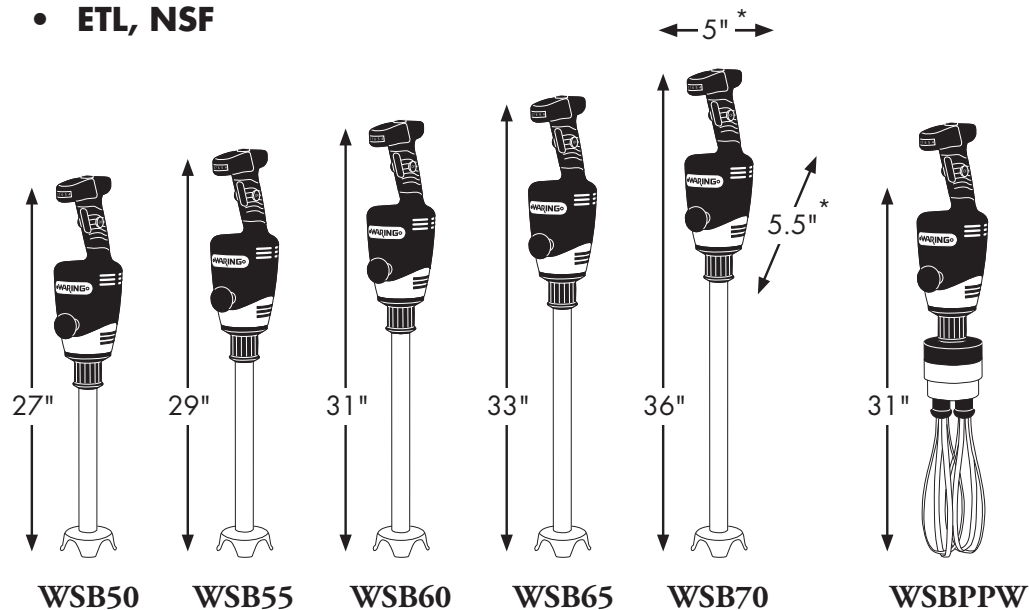

Ordering Information

Description	Catalog #	Std Pkg.	Ship Wt. (Lbs.)	Cubic Feet	UPC Code
12" Big Stix® Immersion Blender	WSB50	2	9.5	1.70	040072002137
14" Big Stix® Immersion Blender	WSB55	2	9.75	1.90	040072002120
16" Big Stix® Immersion Blender	WSB60	2	10.0	2.10	040072002113
18" Big Stix® Immersion Blender	WSB65	2	10.25	2.30	040072002878
21" Big Stix® Immersion Blender	WSB70	2	10.38	2.60	040072002885
12" Stainless Steel Shaft	WSB50ST	6	2.5	1.59	040072002540
14" Stainless Steel Shaft	WSB55ST	6	2.75	1.96	040072002557
16" Stainless Steel Shaft	WSB60ST	6	3.0	2.17	040072002564
18" Stainless Steel Shaft	WSB65ST	6	3.25	2.38	040072002922
21" Stainless Steel Shaft	WSB70ST	6	3.38	2.70	040072002939
10" Big Stix® Whisk	WSBPPW	2	22.0	2.94	040072008184
10" Whisk Attachment	WSB2W	4	18.2	1.20	040072009242
2 Stainless Steel Whipping Paddles	WSBWP	10	1.5	0.07	040072008504
Bowl Clamp	WSBBC	1	4.0	0.13	040072006937
Wall Mount Hanger	WSB01	64	32.1	1.66	040072002380
Big Stix® Power Pack	WSBPP	2	7.0	1.27	040072002649

* 5" width and 5.5" depth are the same for all five immersion blenders and whisk

Optional Accessories

Waring makes it easy to do more than just blend. The 10" Stainless Steel Whisk Attachment quickly transforms the Big Stik® into a gentle giant as it whips delicate egg whites, creams to any consistency and mashes potatoes in record time with its heavy-duty construction. The bowl clamp lightens the load for hands-free operation while the wall-mount hanger provides an easy storage option.