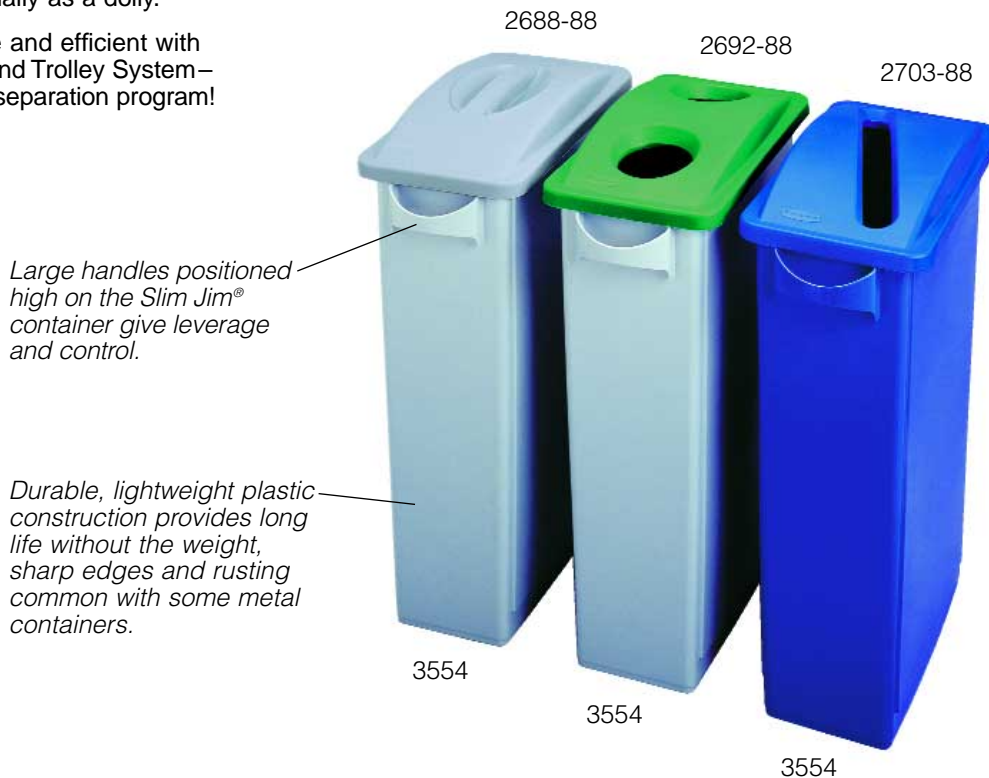

Slim Jim® Container

Combine efficiency and ease of handling with the 23 gallon Rubbermaid Slim Jim® Container, now available with optional handles. Positioned high on the container, the large handles are easy to grasp and help give improved leverage and control for lifting and emptying. For smaller volume requirements or where full container lifting weight is a concern, choose the 15.9 gallon Slim Jim® Container. Interchangeable, color-coded Recycling Tops fit both container sizes and help encourage effective waste separation. An innovative linking trolley system can be used to transport multiple Slim Jim® containers in one trip or individually as a dolly.

Make your operation productive and efficient with the Slim Jim® Containers, Tops and Trolley System—the strongest link in your waste separation program!

Containers come in two capacities for versatility to fit your needs.

Linking trolleys detach easily by pushing front toeplate.

Color-coded tops encourage effective separation of recyclable waste: blue top with slot for paper, green and brown tops with holes for bottles and cans, gray and yellow tops for general refuse.