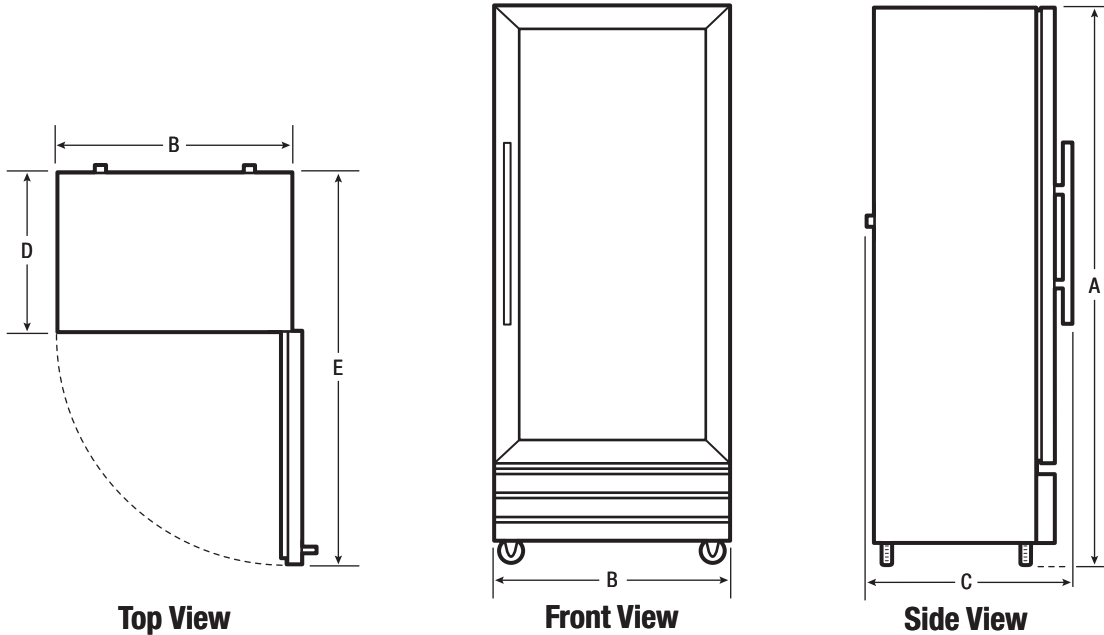

20 CU. FT. GLASS DOOR MERCHANDISER

KGM220RH

REFRIGERATOR

Plug Type (NEMA)
5-15P

EXTERIOR DIMENSIONS

Height A (Including Casters)	74-3/4"
Width B	32"
Overall Depth (Including Door & Handle) C	31-1/8"
Cabinet Depth D	26-3/8"
Depth (with Door 90° Open) E	59-3/8"

CERTIFICATIONS AND APPROVALS

ENERGY STAR® Qualified	Yes
Safety Certification	CSA
Sanitation Certification	NSF®

ACCESSORIES

Deep shelf, fits all except top position	216681903
Shelf support clips (Sold as singles, requires 4 per shelf)	297121900
Shallow top shelf (Only fits top position, white finish)	216682002
Trivet (White finish)	216681802

Kelvinator®

USA • 10200 David Taylor Drive • Charlotte, NC 28262 • 1-866-738-1640 • kelvinator.com • KelvinatorCommercial.USA@electrolux.com
CANADA • 5855 Terry Fox Way • Mississauga, ON L5V 3E4

KGM220RH 06/12

© 2012 Electrolux Home Products, Inc.

Ace Mart Restaurant Supply