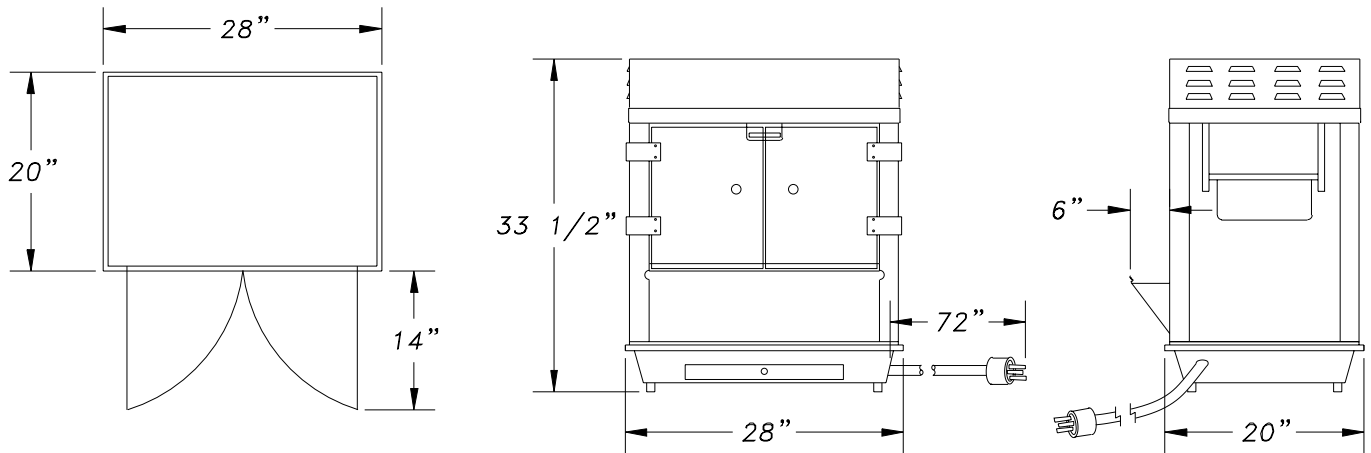

Item No. _____

Model Number: 2121

Description

ECONO-POP 14 POPPER

The Econo 14 is the world's most popular commercial 14 ounce popper. Ample working room. About 300 ounces of popped corn per hour. "Popcorn" sign etched into the front window glass for durability. A lot of popper for a little amount of money.

Model Number: 2121

Width: 28.00
Length: 20.50
Height: 40.00
Weight: 93

Pkg Width: 29.00
Pkg Length: 21.00
Pkg Height: 45.00
Pkg Weight: 100.00
CU/FT: 15.86

Voltage: 120
AMPS: 16
Wattage: 1910

Hertz: 60
Receptacle: 5-20P
Plug Type: 5-20R